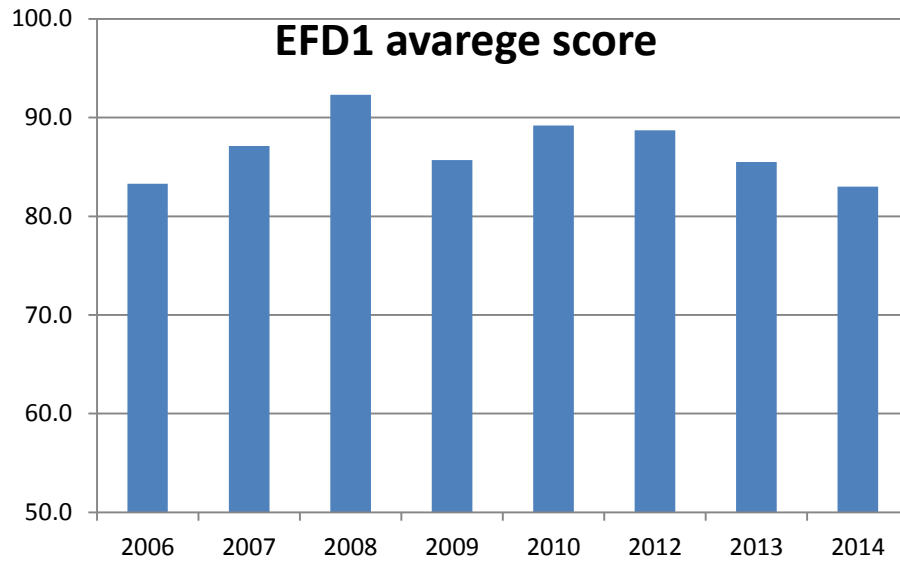

EFD 1 grade report

Nine students have not submitted a lab report, of which, four students did not attend the lab. The EFD1 grade average is 83.3 which is lower than previous years. However, if those nine students' grades are not included, then the average would be 85.9 which close to previous years. Figure 1 shows the comparison of this year average to previous years. Figures 2 and 3 show the students score distribution and average score per section respectively.

Figure 1: Comparison of EFD1 average score over the past eight years

Figure 2: Students score distribution

Figure 3: EFD1 sections average scores