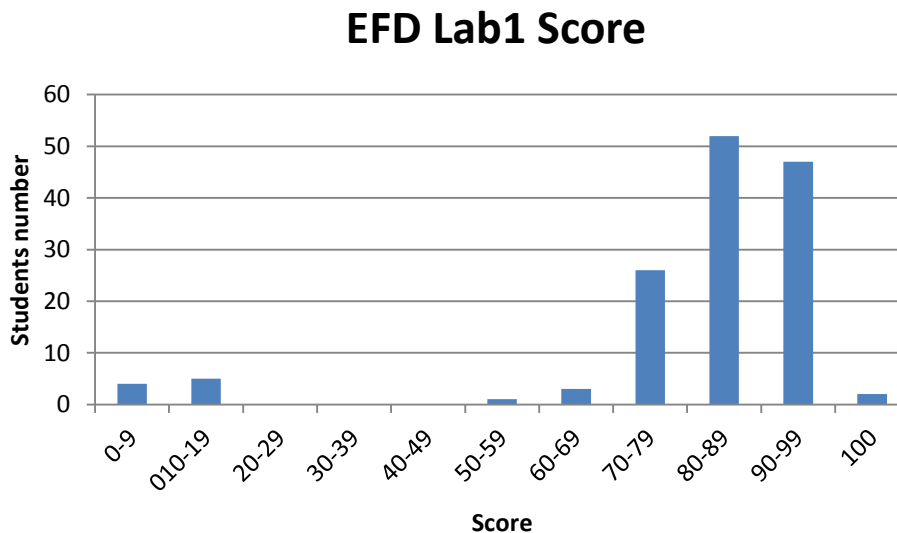

EFD 1 grade report

Nine students have not submitted a lab report, of which, four students did not attend the lab. The EFD1 grade average is 83.3 which is lower than previous years. However, if those nine students' grades are not included, then the average would be 85.9 which close to previous years. Figure 1 shows the comparison of this year average to previous years. Figures 2 and 3 show the students score distribution and average score per section respectively.

Figure 1: Comparison of EFD1 average score over the past eight years

Figure 2: Students score distribution

Figure 3: EFD1 sections average scores