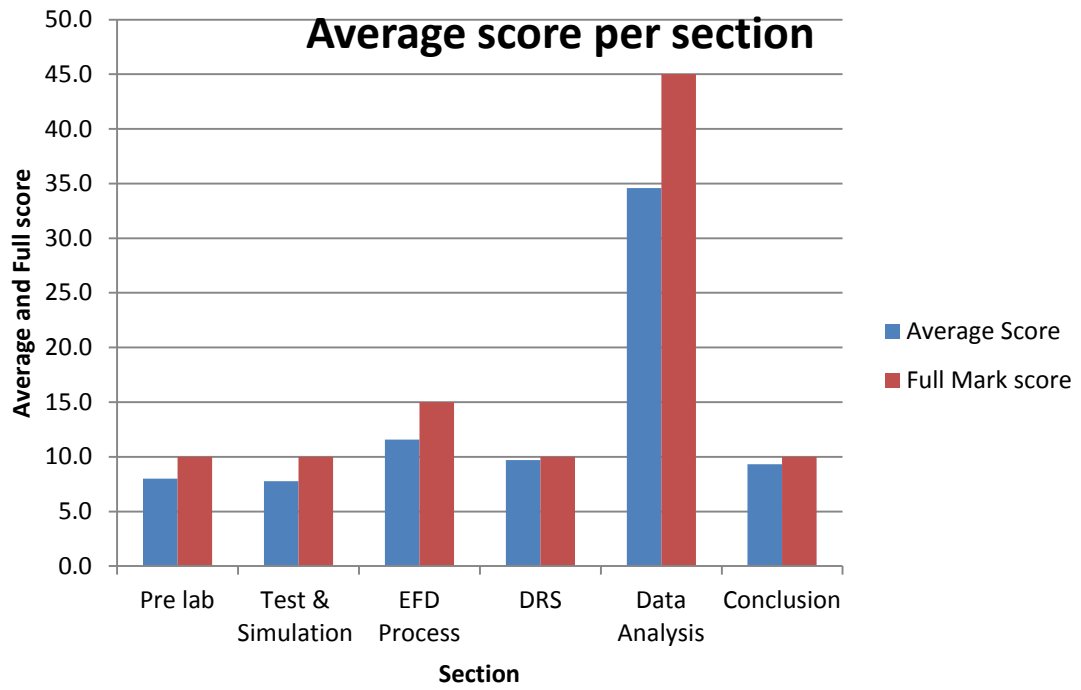

EFD 1 grade report

Nine students have not submitted a lab report, of which, four students did not attend the lab. The EFD1 grade average is 83.3 which is lower than previous years. However, if those nine students' grades are not included, then the average would be 85.9 which close to previous years. Figure 1 shows the comparison of this year average to previous years. Figures 2 and 3 show the students score distribution and average score per section respectively.

Figure 1: Comparison of EFD1 average score over the past eight years

Figure 2: Students score distribution

Figure 3: EFD1 sections average scores