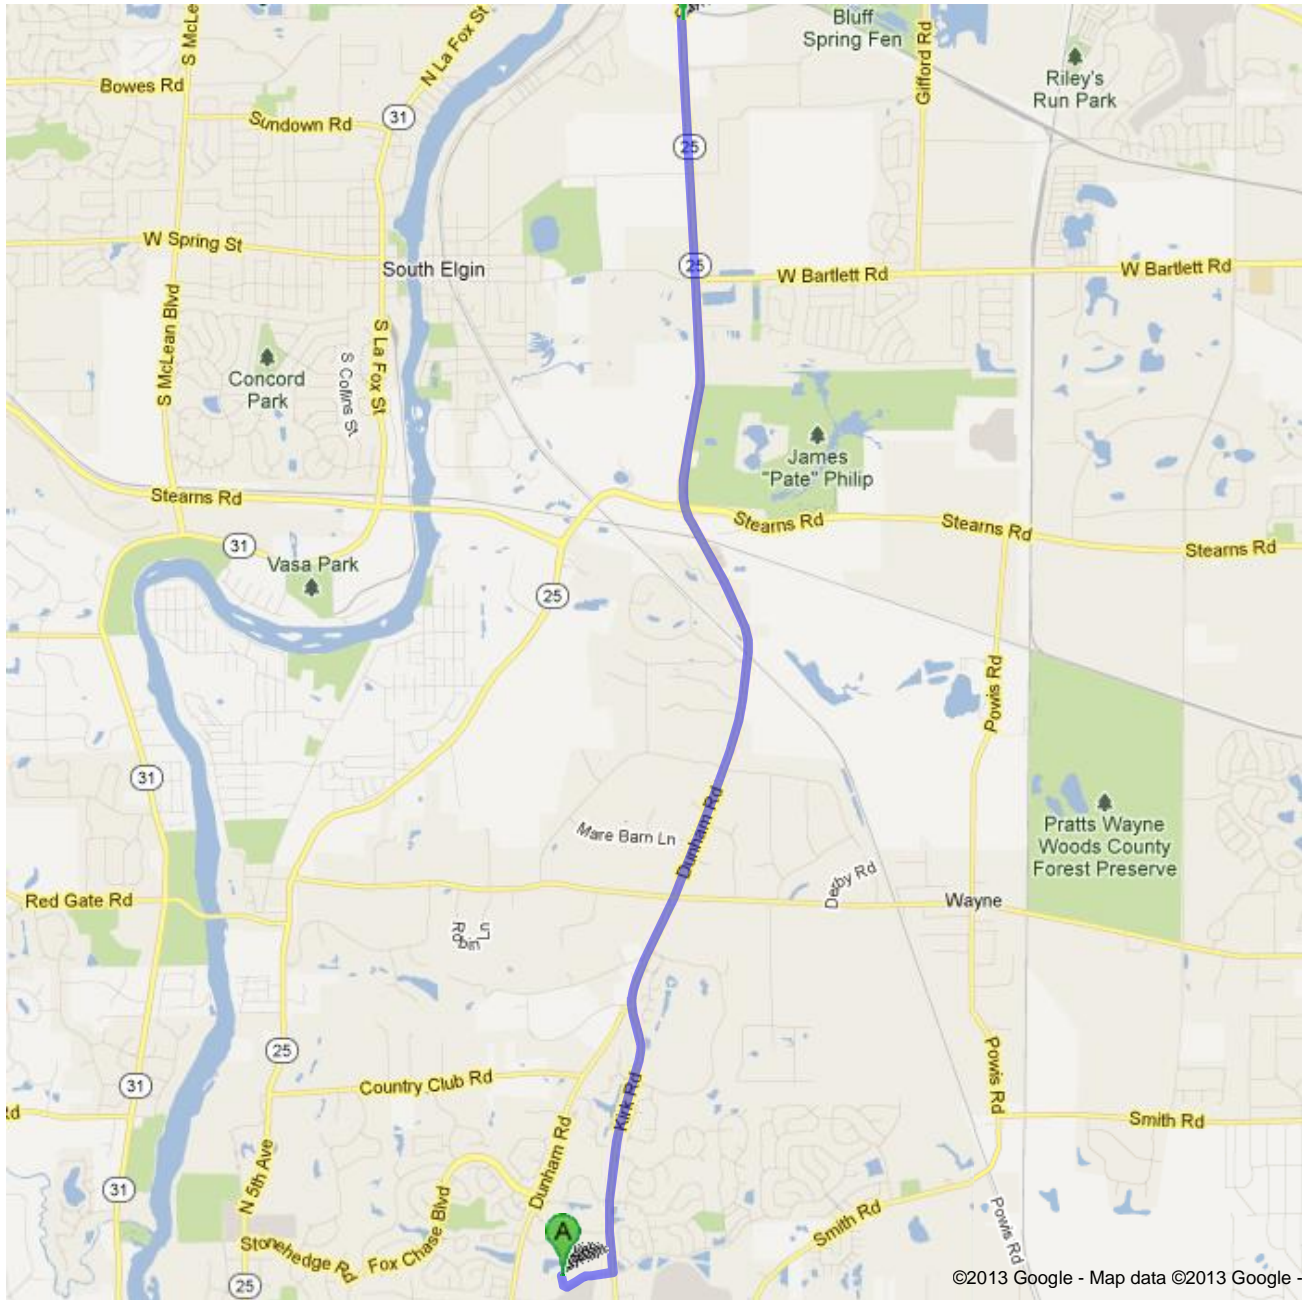

Directions from Courtyard Marriott to DSM

Directions to DSM Desotech Inc
1122 St Charles St, Elgin, IL 60120
6.5 mi – about 12 mins

Directions from Courtyard Marriott to DSM

 700 Courtyard Dr, St Charles, IL 60174

1. Head **south** on **Courtyard Dr** toward **Foxfield Rd** go 351 ft
total 351 ft
-  2. Turn left onto **Foxfield Rd** go 0.2 mi
total 0.3 mi
About 48 secs
-  3. Turn left onto **Kirk Rd** go 1.3 mi
total 1.6 mi
About 3 mins
4. Continue onto **Dunham Rd** go 2.4 mi
total 4.1 mi
About 4 mins
-  5. Slight right onto **IL-25 N/Dunham Rd** go 2.4 mi
total 6.5 mi
Continue to follow IL-25 N
Destination will be on the left
About 4 mins

 **DSM Desotech Inc**
1122 St Charles St, Elgin, IL 60120

These directions are for planning purposes only. You may find that construction projects, traffic, weather, or other events may cause conditions to differ from the map results, and you should plan your route accordingly. You must obey all signs or notices regarding your route.

Map data ©2013 Google

Directions weren't right? Please find your route on maps.google.com and click "Report a problem" at the bottom left.