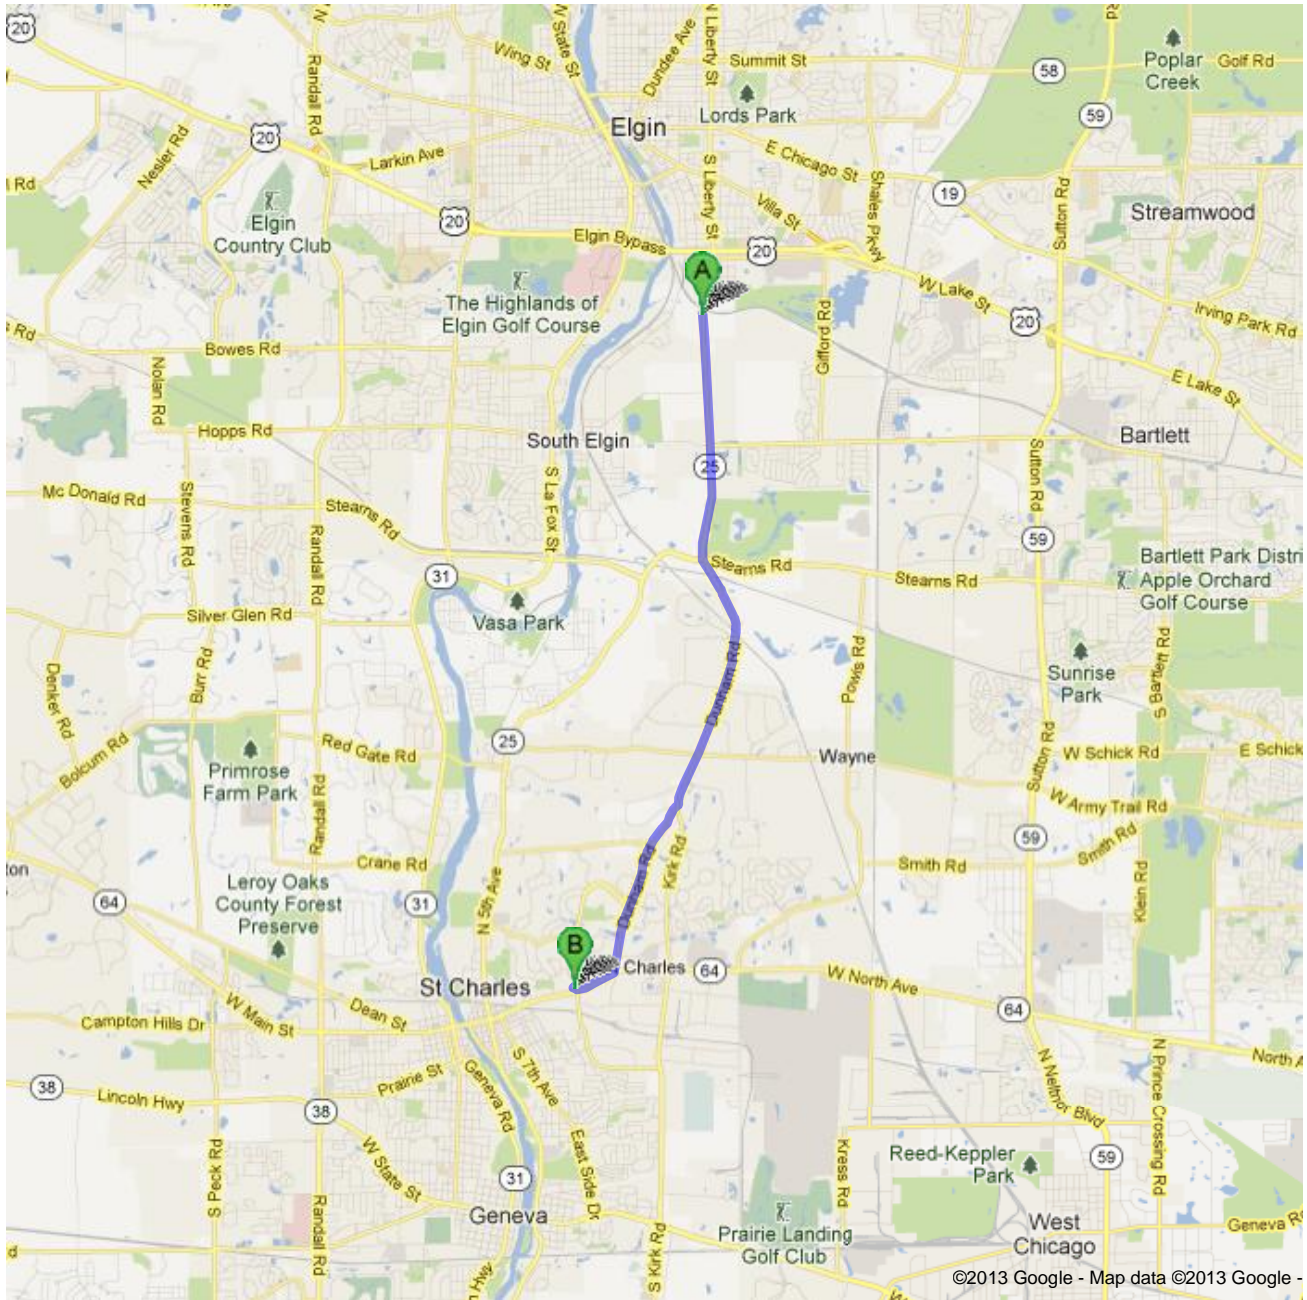

Directions from DSM to Gino's East

Directions to 1590 E Main St, St Charles, IL 60174
7.1 mi – about 13 mins

Directions from DSM to Gino's East

A **DSM Desotech Inc**
1122 St Charles St, Elgin, IL 60120

- | | | |
|---|---|---------------------------|
|  | 1. Head south on IL-25 S/St Charles St toward Grahm St
Continue to follow IL-25 S
About 4 mins | go 2.3 mi
total 2.3 mi |
| | 2. Continue onto Dunham Rd
About 5 mins | go 2.5 mi
total 4.9 mi |
|  | 3. Turn right to stay on Dunham Rd
About 4 mins | go 1.7 mi
total 6.6 mi |
|  | 4. Turn right onto E Main St
About 1 min | go 0.4 mi
total 7.0 mi |
|  | 5. Turn right onto N Tyler Rd | go 262 ft
total 7.0 mi |
|  | 6. Turn left
Destination will be on the right | go 308 ft
total 7.1 mi |

B 1590 E Main St, St Charles, IL 60174

These directions are for planning purposes only. You may find that construction projects, traffic, weather, or other events may cause conditions to differ from the map results, and you should plan your route accordingly. You must obey all signs or notices regarding your route.

Map data ©2013 Google

Directions weren't right? Please find your route on maps.google.com and click "Report a problem" at the bottom left.